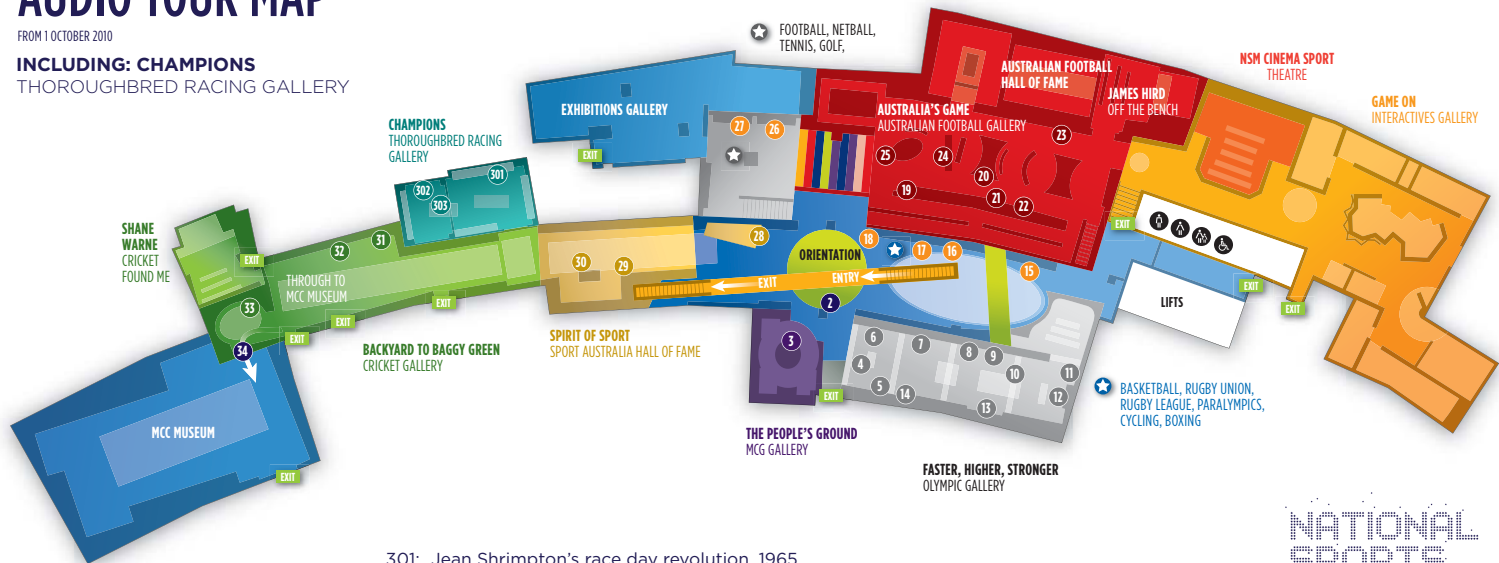

AUDIO TOUR MAP

FROM 1 OCTOBER 2010

INCLUDING: CHAMPIONS
THOROUGHBRED RACING GALLERY

301: Jean Shrimpton's race day revolution, 1965

302: Phar Lap, the Depression-era Australian icon

303: Carbine - the skeleton of a nineteenth century champion

NATIONAL
SPORTS
MUSEUM